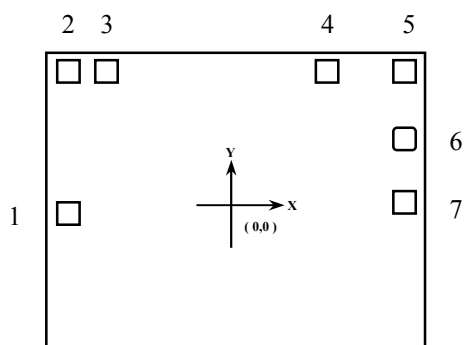

**APPLICATION DIAGRAM 参考电路图**

\*All specs and applications shown above subject to change without prior notice.

( 以上电路及规格仅供参考,本公司得径行修正 )

768 NOTES  
1 KEY 24 TUNES

768 音符 24 首歌音乐

**SONG LIST**

**M948D-2 :**

- |                                  |                              |
|----------------------------------|------------------------------|
| 1. AMERICAN PATROL               | 7. ARE YOU SLEEPING          |
| 2. RABBITS                       | 8. HAPPY BIRTHDAY TO YOU     |
| 3. OH! MY DARLING CLEMENTINE     | 9. TOY SYMPHONY              |
| 4. BUTTERFLY                     | 10. HOME SWEET HOME          |
| 5. LONDON BRIDGE IS FALLING DOWN | 11. LULLABY                  |
| 6. ROW, ROW, ROW YOUR BOAT       | 12. SHE WORE A YELLOW RIBBON |

**PAD ASSIGNMENT & POSITION**

UNIT : um

No.	NAME	X	Y
1	Y	-650	-89.75
2	X	-650	462.50
3	VSS	-500	462.50
4	BZ	347.50	462.50
5	VDD	649	462.50
6	TEST	649	193.75
7	TG	649	-55.75

\* CHIP SIZE ~ 1.53 x 1.15 mm<sup>2</sup>.