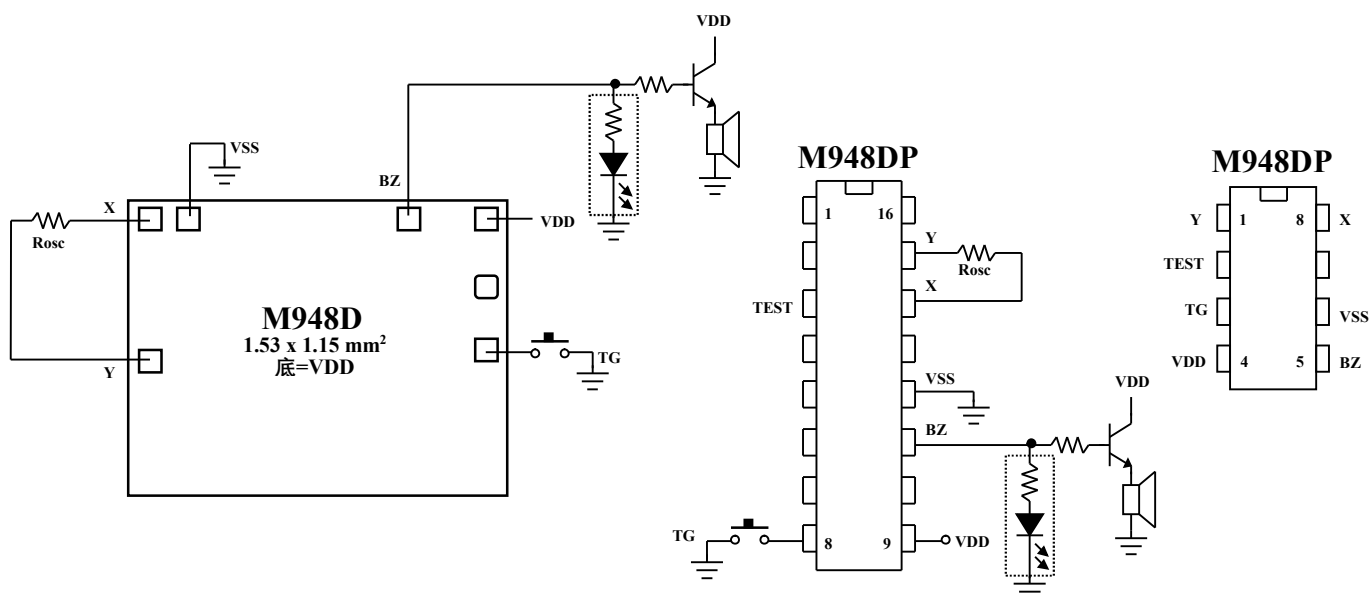

768 NOTES  
1 KEY 24 TUNES

768 音符 24 首歌音乐

MELODY	
M948D	

**FEATURES 功能叙述**

- Up to 24 tunes.
- 1 sequence trigger key.
- Digital Envelope.

**APPLICATION 产品应用**

- Toys, Clock melody etc..

**ELECTRICAL CHARACTERISTICS 电气规格**

**APPLICATION DIAGRAM 参考电路图**

\*All specs and applications shown above subject to change without prior notice.

( 以上电路及规格仅供参考,本公司得径行修正 )

768 NOTES  
1 KEY 24 TUNES

768 音符 24 首歌音乐

**SONG LIST**

**M948D-2 :**

- |                                  |                              |
|----------------------------------|------------------------------|
| 1. AMERICAN PATROL               | 7. ARE YOU SLEEPING          |
| 2. RABBITS                       | 8. HAPPY BIRTHDAY TO YOU     |
| 3. OH! MY DARLING CLEMENTINE     | 9. TOY SYMPHONY              |
| 4. BUTTERFLY                     | 10. HOME SWEET HOME          |
| 5. LONDON BRIDGE IS FALLING DOWN | 11. LULLABY                  |
| 6. ROW, ROW, ROW YOUR BOAT       | 12. SHE WORE A YELLOW RIBBON |

**PAD ASSIGNMENT & POSITION**

UNIT : um

No.	NAME	X	Y
1	Y	-650	-89.75
2	X	-650	462.50
3	VSS	-500	462.50
4	BZ	347.50	462.50
5	VDD	649	462.50
6	TEST	649	193.75
7	TG	649	-55.75

\* CHIP SIZE ~ 1.53 x 1.15 mm<sup>2</sup>.