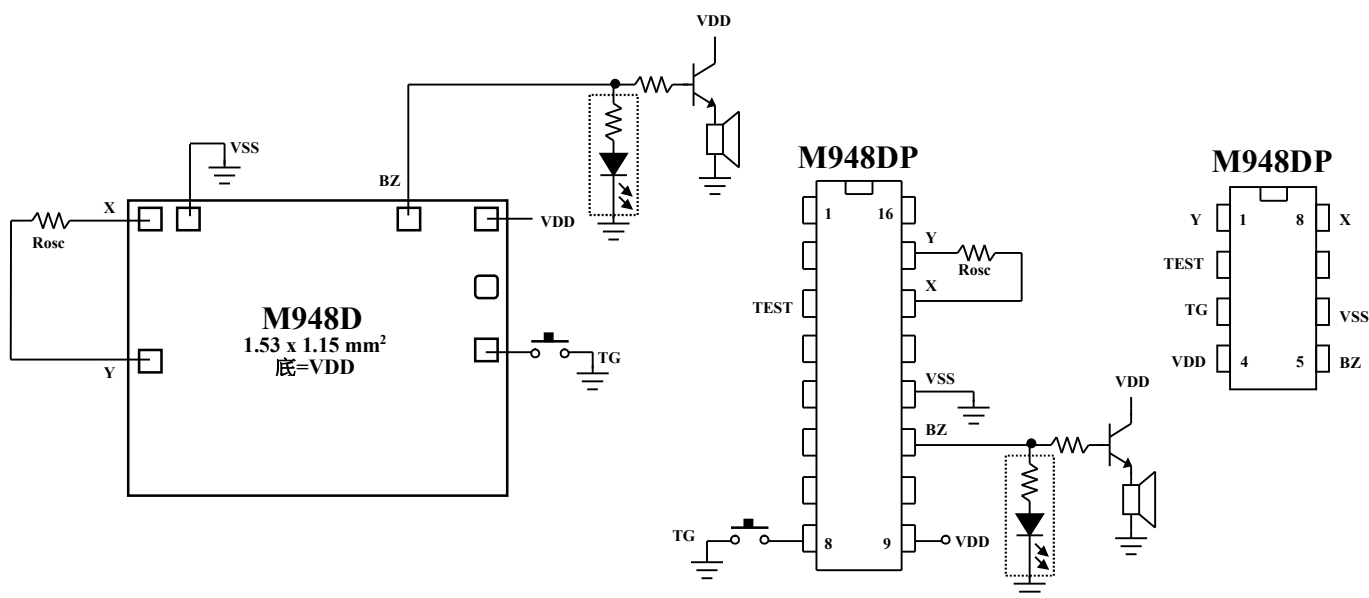

768 NOTES
1 KEY 24 TUNES

768 音符 24 首歌音樂

MELODY	
M948D	

FEATURES 功能敘述

- Up to 24 tunes.
- 1 sequence trigger key.
- Digital Envelope.

APPLICATION 產品應用

- Toys, Clock melody etc..

ELECTRICAL CHARACTERISTICS 電氣規格

(@V_{DD}=3V unless otherwise specified)

Characteristics	Sym.	Min.	Typ.	Max.	Unit	REMARKS
工作電壓 Operating Voltage	V_{DD}	1.5	3	4.5	V	
工作電流 Operating Current	I_{OP}	—	5	7	mA	No load
靜態電流 Quiescent Current	I_{SB}	—	1	5	μA	
推動電流 BZ Driving Current	I_O	1	—	—	mA	@V_{DS}=1V
振盪頻率 Oscillator Frequency	F_{OSC}	—	100	—	KHz	External±30%, R_{osc}=220KΩ
工作溫度 Operating Temperature	Temp.	0	25	60	°C	

APPLICATION DIAGRAM 參考電路圖

*All specs and applications shown above subject to change without prior notice.

(以上電路及規格僅供參考,本公司得逕行修正)