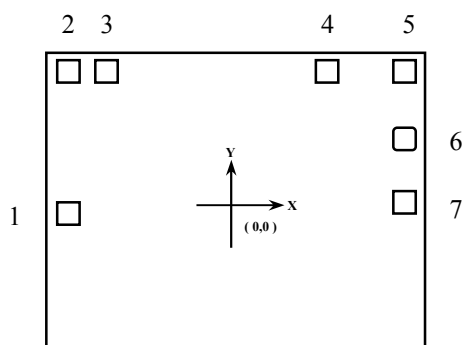

PAD ASSIGNMENT & POSITION

UNIT : um

No.	NAME	X	Y
1	Y	-650	-89.75
2	X	-650	462.50
3	VSS	-500	462.50
4	BZ	347.50	462.50
5	VDD	649	462.50
6	TEST	649	193.75
7	TG	649	-55.75

* CHIP SIZE ~ 1.53 x 1.15 mm².

* IC substrate should be connected to VDD in PCB (PCB 上 IC 必須接 VDD)

All specs and applications shown above subject to change without prior notice.

(以上電路及規格僅供參考,本公司得逕行修正)