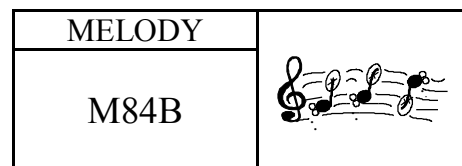

PIANO / MANDOLIN
1-KEY-1-NOTE

8 首歌, 步進音樂 IC

FEATURES 功能敘述

- Playing mode :
 - SEL : Tunes select.
 - DEMO : To demo the song selected.
 - TG : One-key-one-note trigger.
 - MAN : Piano / mandolin exchange.