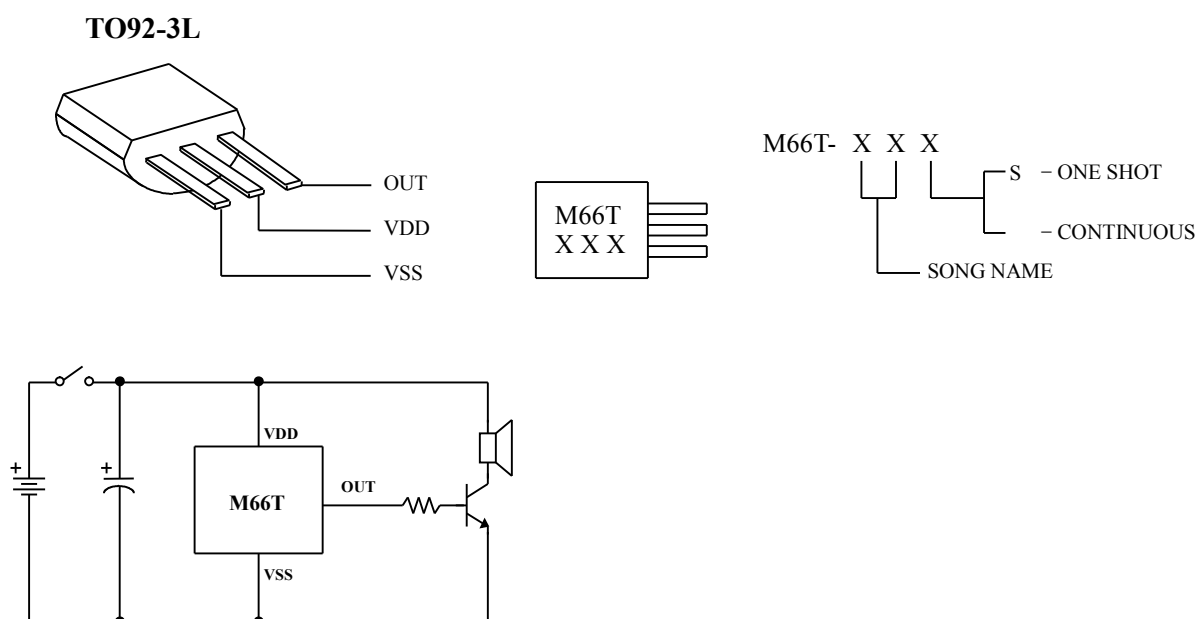

TO-92 MELODY
TRANSISTOR TYPE

晶体管包装音乐 IC

MELODY	
M66T	

FEATURES 功能叙述

• Operating mode :

Continuous mode : Normal.

OSH mode : Optional.

P/N	SONG LIST
M66T-32	CUCKOO WALTZ
M66T-19	FOR ALICE
M66T-08	HAPPY BIRTHDAY
M66T-05	SWEET HOME
M66T-68	SMALL WORLD
M66T-11	LOVE ME TENDER
M66T-26	ROCK-A-BY BABY
M66T-18	WEDDING MARCH
M66T-01	XMAS 3 SONGS

APPLICATION 产品应用

• Telephone system, Musical instruments etc..

ELECTRICAL CHARACTERISTICS 电气规格

(@V_{DD}=3V unless otherwise specified)

Characteristics	Sym.	Min.	Typ.	Max.	Unit	REMARKS
工作电压 Operating Voltage	V_{DD}	—	3	3.5	V	
工作电流 Operating Current	I_{OP}	—	0.1	0.5	mA	No load
推动电流 BZ Driving Current	I_O	1	—	—	mA	@V_{DS}=1V
振荡频率 Oscillator Frequency	F_{OSC}	—	100	—	KHz	±30% TOL.
工作温度 Operating Temperature	Temp.	0	25	60	C°	

APPLICATION DIAGRAM 参考电路图

*All specs and applications shown above subject to change without prior notice.
(以上电路及规格仅供参考,本公司得径行修正)