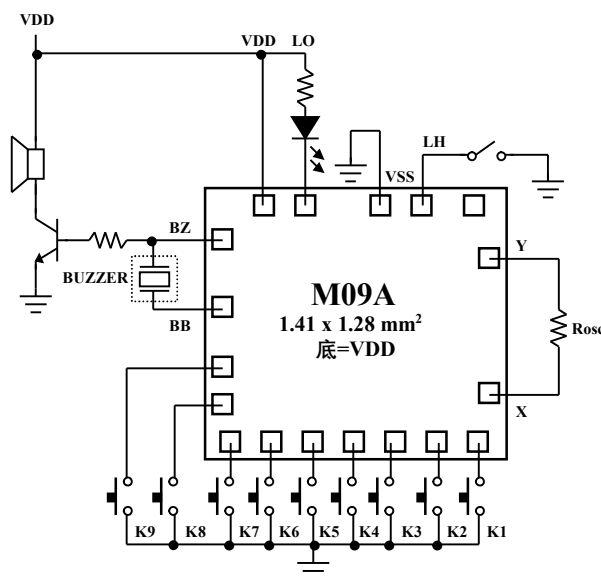

8 SOUNDS 9 KEYS

8 音效 9 键 IC

FEATURES 功能叙述

- 8 different electronic sounds.
- 3 sound effect : Tone, boom and noise.
- K9 : SCAN KEY.

	M09A	M09A-K	M09A-CA	M09A-RC
K1	RIFLE	RIFLE	EXPLOSION	MELODY*
K2	RIFLE (ECHO)	RIFLE (ECHO)	POLICE CAR	FIRE ENGINE
K3	TV GAME	TV GAME	FIRE ENGINE	AMBULANCE
K4	DUAL TONE	DUAL TONE	AMBULANCE	POLICE CAR
K5	BOMB 1	MELODY	CAR ENGLINE	HORN
K6	BOMB 2	MELODY	TRUMP	ENGINE
K7	GUN 1	MELODY	MELODY*	REVERSE
K8	GUN 2	MELODY	MELODY*	MELODY*
K9	SCAN	SCAN	SCAN	SCAN
Fosc	≅ 128KHz	≅ 128KHz	≅ 64KHz	≅ 64KHz
Rosc	≅ 150KΩ	≅ 150KΩ	≅ 270KΩ	≅ 270KΩ

APPLICATION 产品应用

- Alarm system, Toys, Key chain.

ELECTRICAL CHARACTERISTICS 电气规格

(@V_{DD}=3V unless otherwise specified)

Characteristics	Sym.	Min.	Typ.	Max.	Unit	REMARKS
工作电压 Operating Voltage	V _{DD}	—	3	4.5	V	
工作电流 Operating Current	I _{OP}	—	0.1	0.5	mA	No load
静态电流 Quiescent Current	I _{SB}	—	1	5	μ A	
推动电流 BZ Driving Current	I _O	1	—	—	mA	@V _{DS} =1V
推动电流 LO Driving Current	I _{OL}	6	—	—	mA	@V _{DS} =1.2V
振荡频率 Oscillator Frequency	F _{OSC}	—	128	—	KHz	External ±30% TOL, Rosc=KΩ
工作温度 Operating Temperature	Temp.	0	25	60	C°	

APPLICATION DIAGRAM 参考电路图

*All specs and applications shown above subject to change without prior notice.
(以上电路及规格仅供参考,本公司得径行修正)