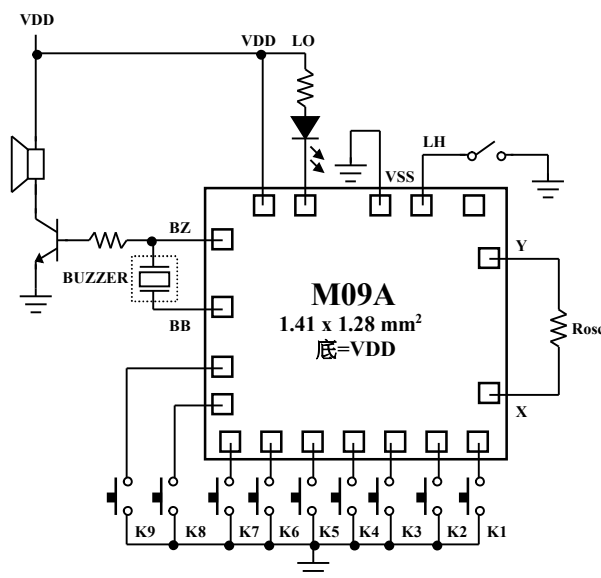

8 SOUNDS 9 KEYS

8 音效 9 鍵 IC

FEATURES 功能敘述

- 8 different electronic sounds.
- 3 sound effect : Tone, boom and noise.
- K9 : SCAN KEY.

	M09A	M09A-K	M09A-CA	M09A-RC
K1	RIFLE	RIFLE	EXPLOSION	MELODY*
K2	RIFLE (ECHO)	RIFLE (ECHO)	POLICE CAR	FIRE ENGINE
K3	TV GAME	TV GAME	FIRE ENGINE	AMBULANCE
K4	DUAL TONE	DUAL TONE	AMBULANCE	POLICE CAR
K5	BOMB 1	MELODY	CAR ENGLINE	HORN
K6	BOMB 2	MELODY	TRUMP	ENGINE
K7	GUN 1	MELODY	MELODY*	REVERSE
K8	GUN 2	MELODY	MELODY*	MELODY*
K9	SCAN	SCAN	SCAN	SCAN
Fosc	≅ 128KHz	≅ 128KHz	≅ 64KHz	≅ 64KHz
Rosc	≅ 150KΩ	≅ 150KΩ	≅ 270KΩ	≅ 270KΩ

APPLICATION 產品應用

- Alarm system, Toys, Key chain.

ELECTRICAL CHARACTERISTICS 電氣規格

(@V_{DD}=3V unless otherwise specified)

Characteristics	Sym.	Min.	Typ.	Max.	Unit	REMARKS
工作電壓 Operating Voltage	V _{DD}	—	3	4.5	V	
工作電流 Operating Current	I _{OP}	—	0.1	0.5	mA	No load
靜態電流 Quiescent Current	I _{SB}	—	1	5	μA	
推動電流 BZ Driving Current	I _O	1	—	—	mA	@V _{DS} =1V
推動電流 LO Driving Current	I _{OL}	6	—	—	mA	@V _{DS} =1.2V
振盪頻率 Oscillator Frequency	F _{OSC}	—	128	—	KHz	External±30% TOL, Rosc=KΩ
工作溫度 Operating Temperature	Temp.	0	25	60	°C	

APPLICATION DIAGRAM 參考電路圖

*All specs and applications shown above subject to change without prior notice.
(以上電路及規格僅供參考,本公司得逕行修正)